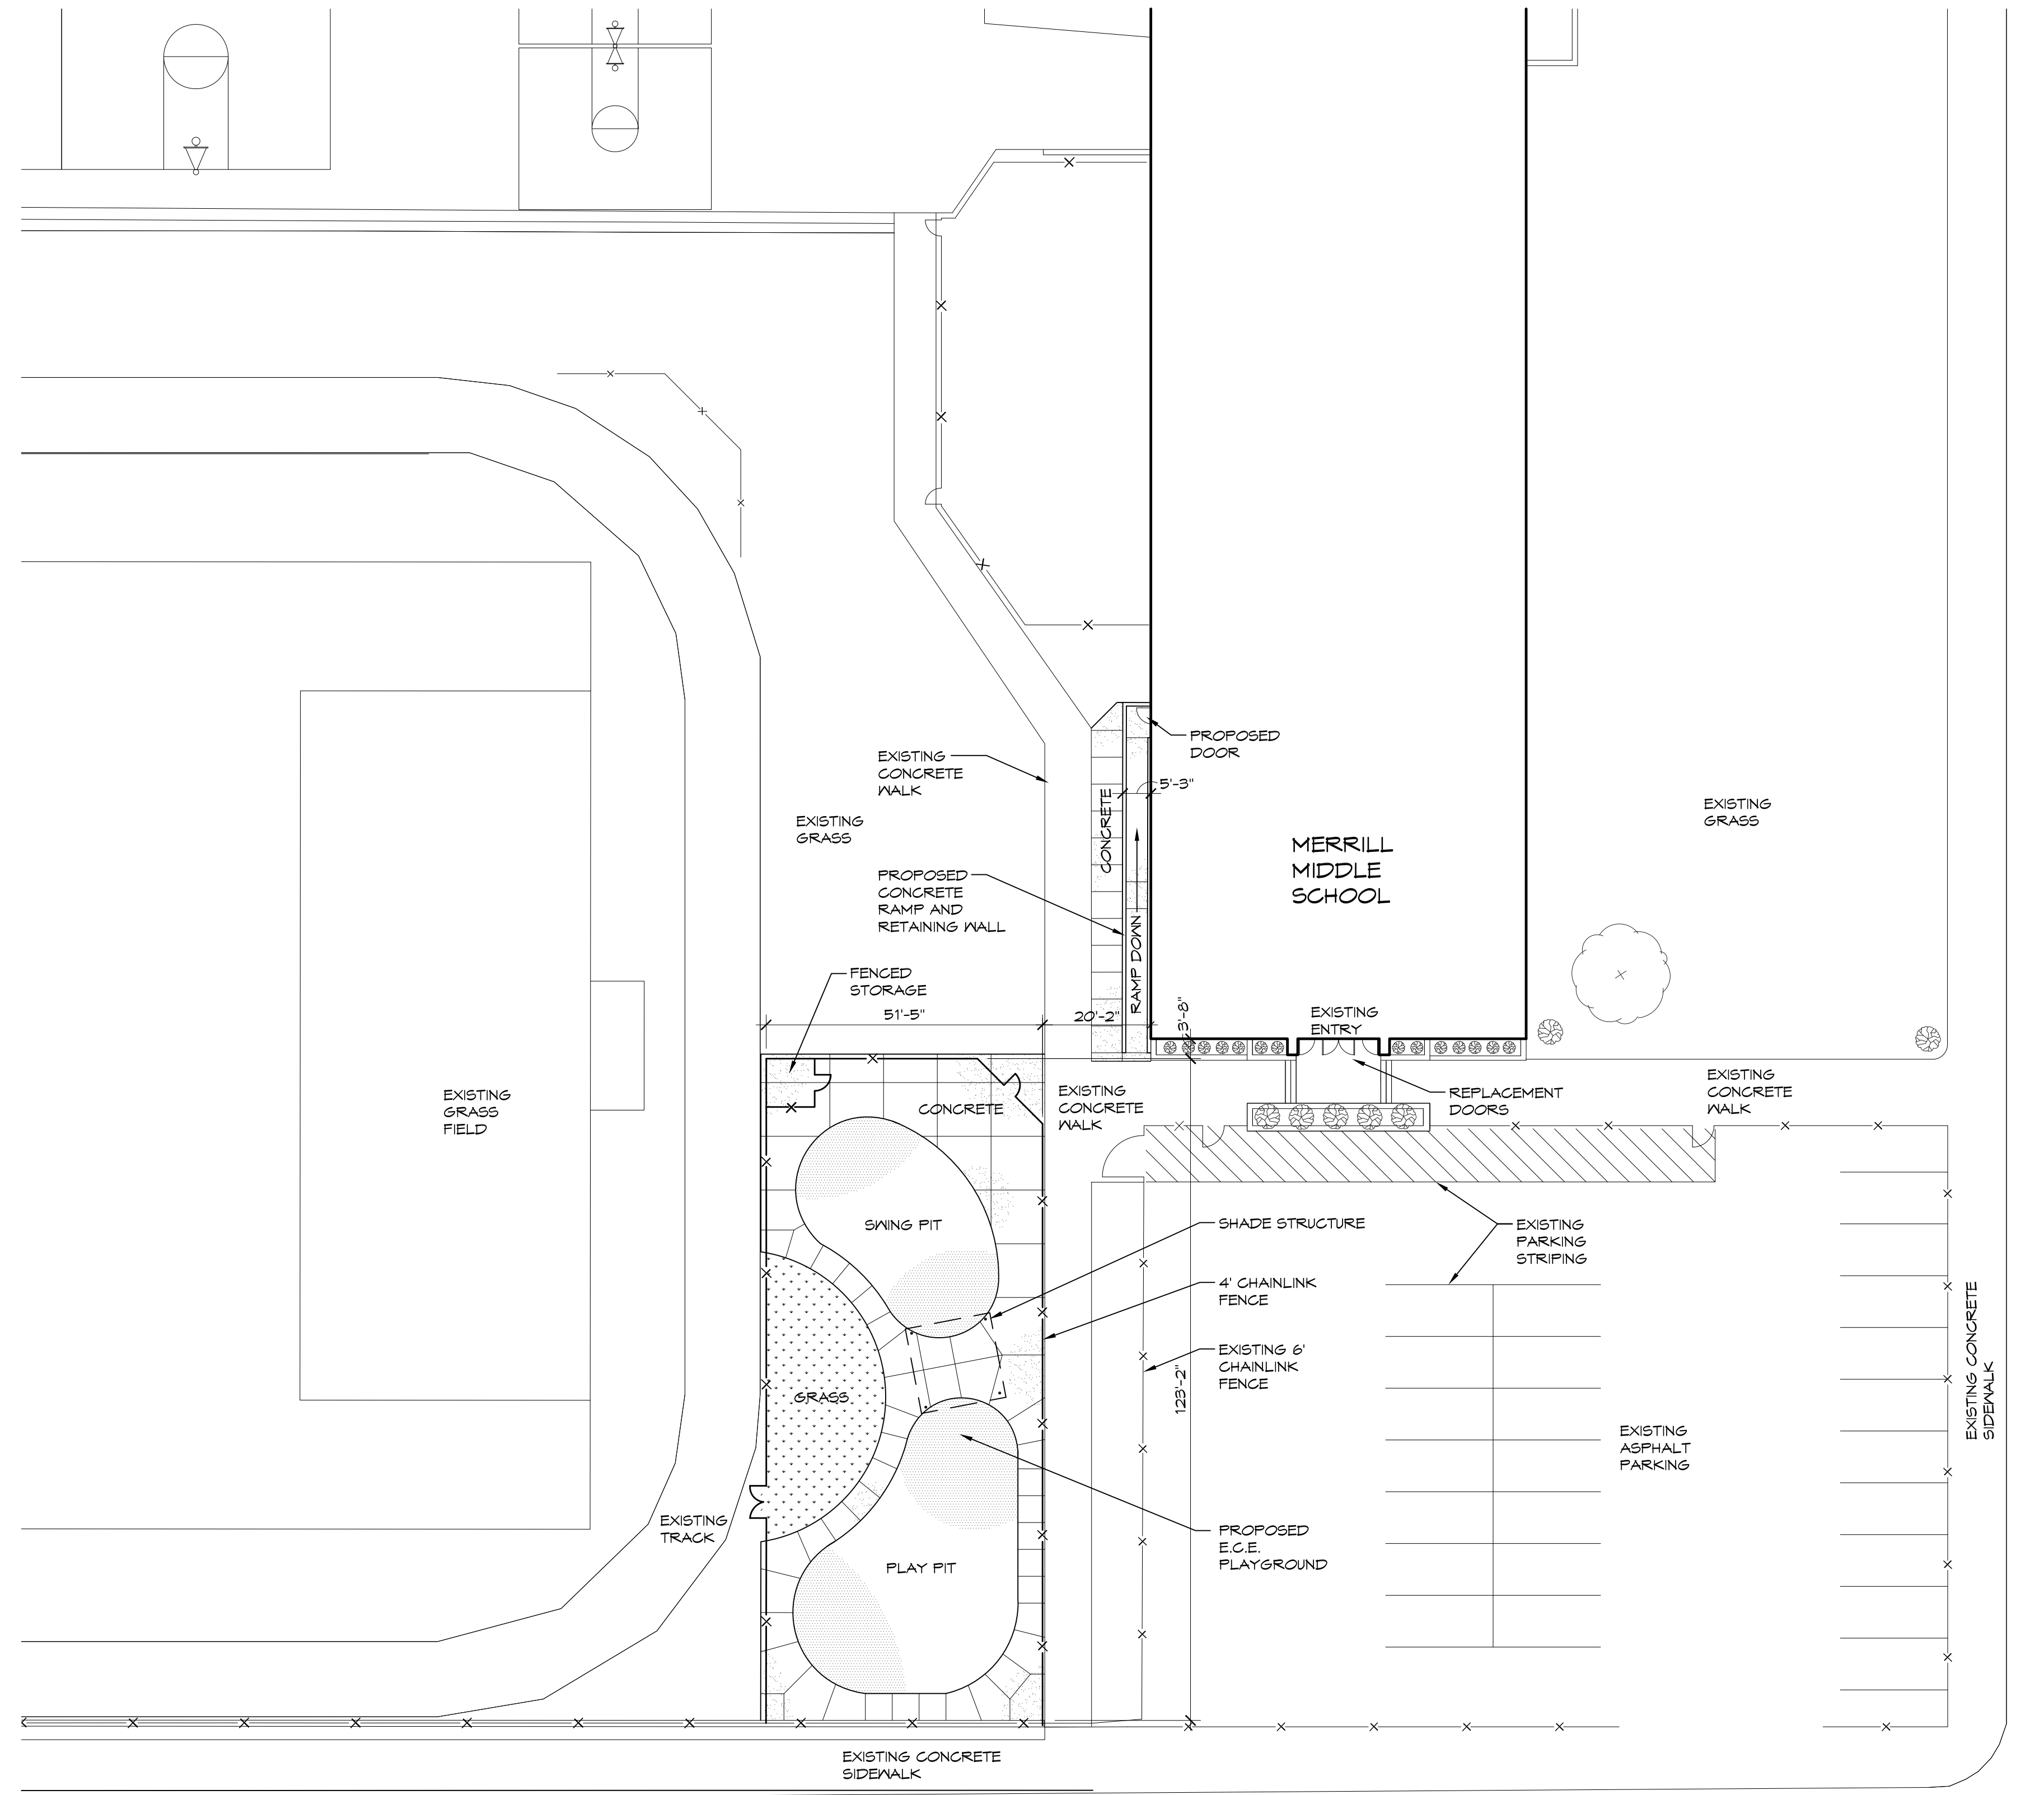

DENVER PUBLIC SCHOOLS - MERRILL MIDDLE SCHOOL

NEW EARLY CHILDHOOD EDUCATION CENTER - SITE AND PLAYGROUND

SYMBOLS

-  CONCRETE
-  ENGINEERED WOOD FIBER
-  CHAINLINK FENCE

PARTIAL SITE PLAN
1" = 20'-0"

**YON TANNER
ARCHITECTURE**